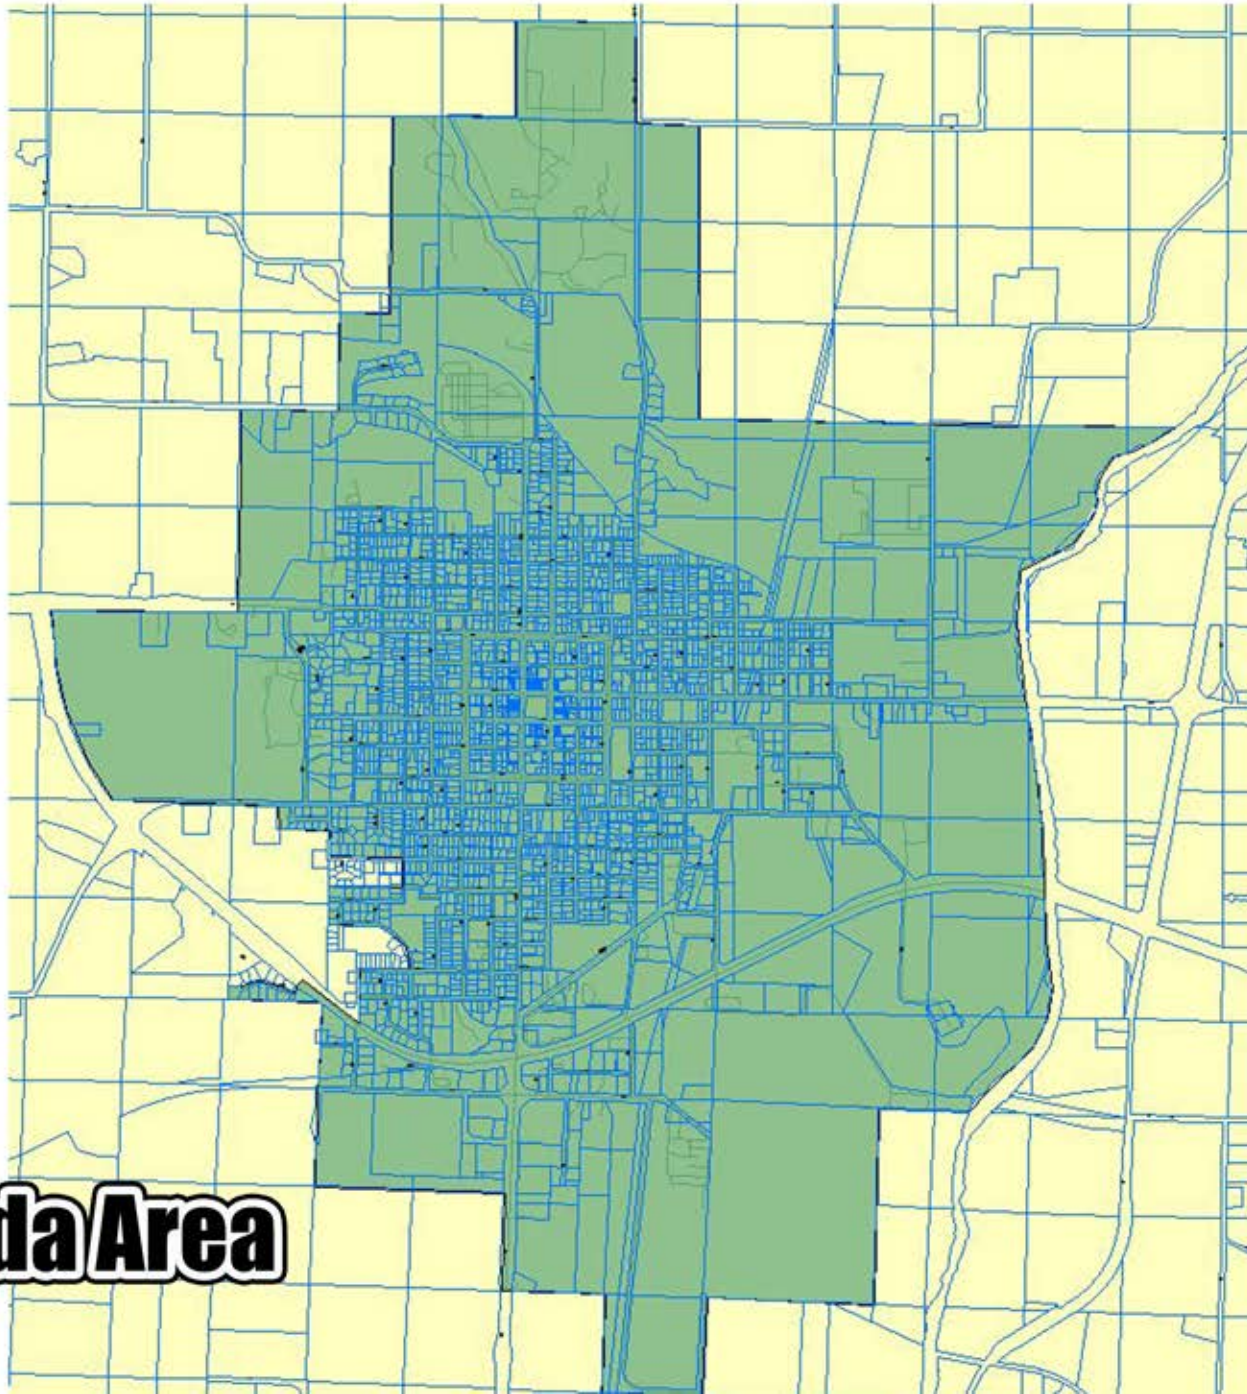

SUPERVISOR DISTRICTS

(Updated w/the 2010 Census, Approved by Resolution#33-2011)

Director District 1

Amity, Buchanan, Colfax, Douglas, East River, Fremont, Grant (except that part included in Director District 2), Harlan, Lincoln, Morton, Nebraska, Nodaway, Pierce, Tarkio, Valley and Washington Townships and the cities of Blanchard, Braddyville, Coin, College Springs, Essex, Hepburn, Northboro, Shambaugh and Yorktown. Including census tract 4905, blocks 2006 and 2010 within the City of Clarinda.

Director District 2

City of Shenandoah and Grant Township – that part which is totally surrounded by the City (census tract 4903, block 3022), also that part lying south of 190th St, west of C Ave and County Road M32, and north of the south boundary of Grant Township.

District: 1

Page County Iowa Supervisor Districts

District: 2

Shenandoah Area

Page County Iowa Supervisor Districts

District: 3

Clarinda Area

District 1

District 3

SEIERS

CLARK

CLARK

SUNSET DR

20th

WILLOW

20th