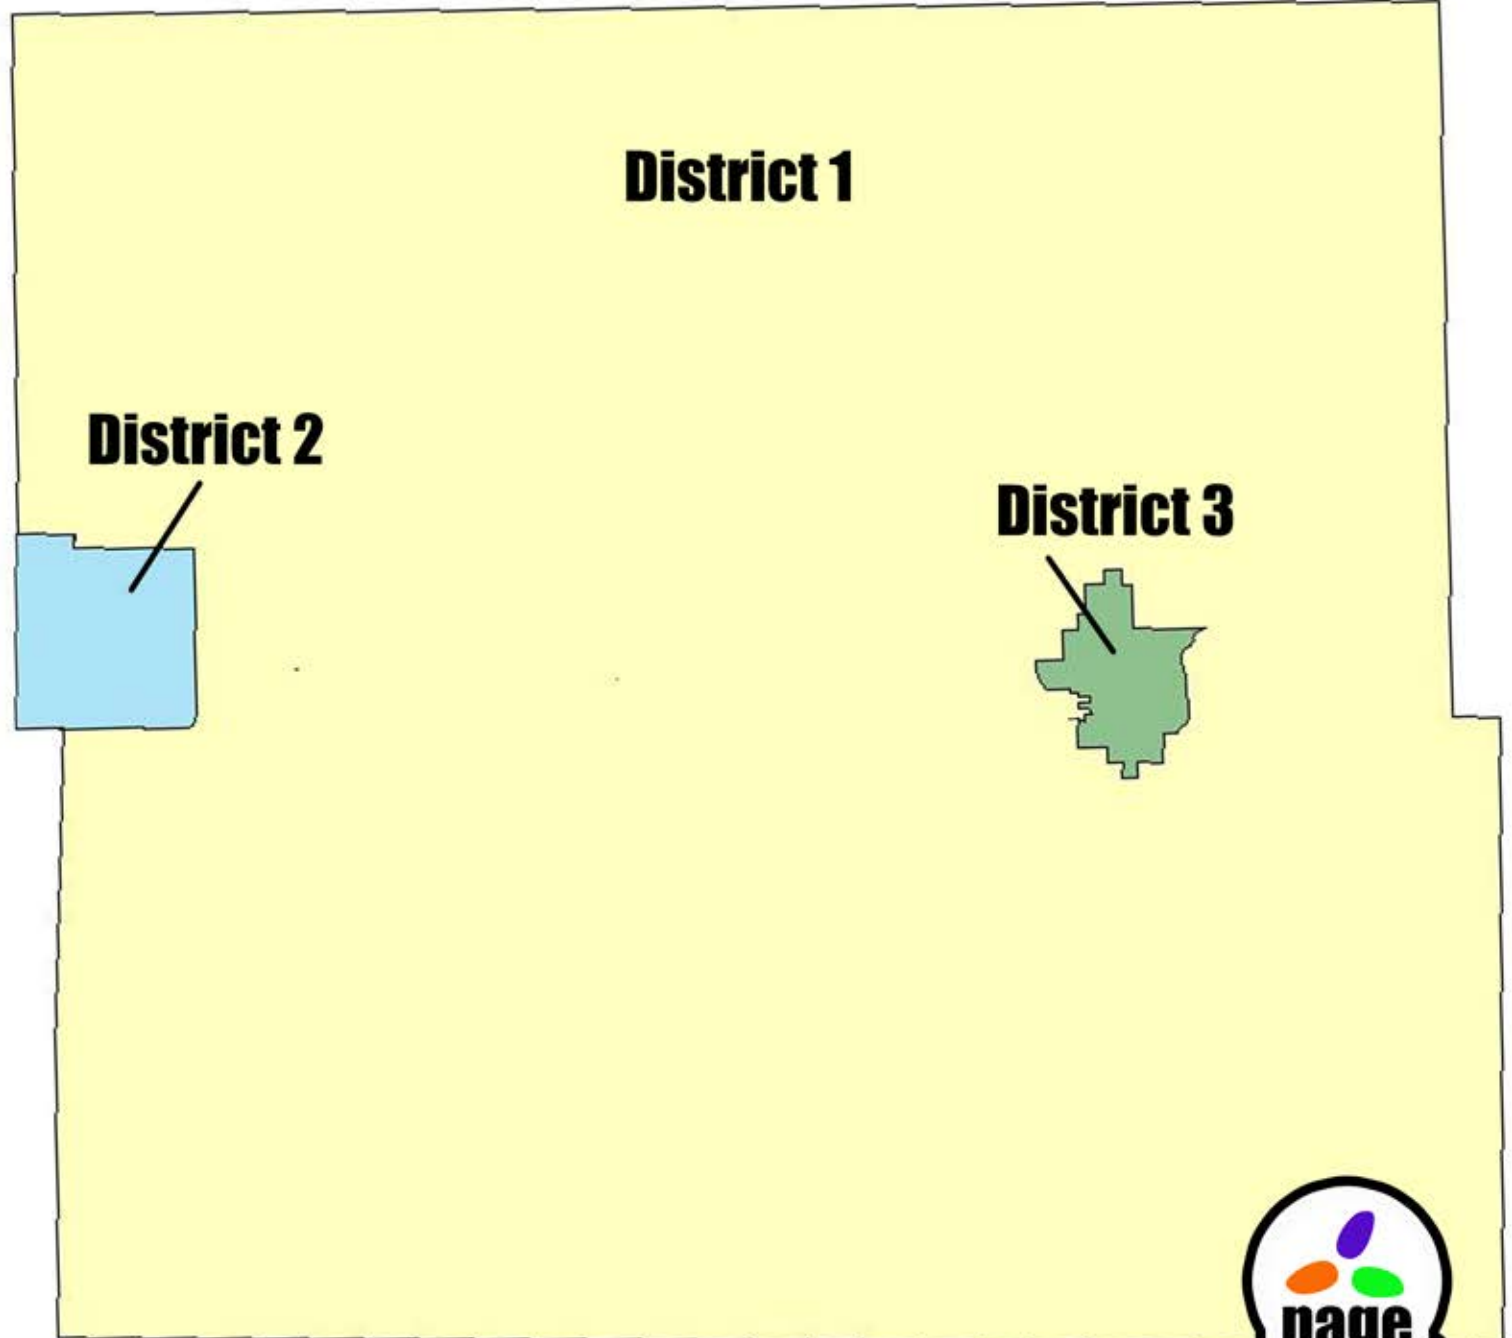

District: 3
Clarinda Area